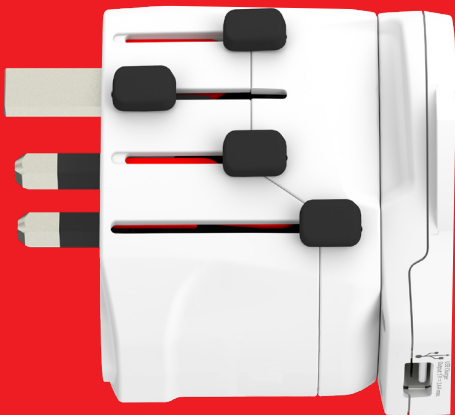

PRO LIGHT USB

1

2

3

4

ALL-ROUNDER

Our smallest, high-performance (earthed) travel adapter enables you to charge two USB devices whilst simultaneously using the adapter with a powerful device. For European travellers.